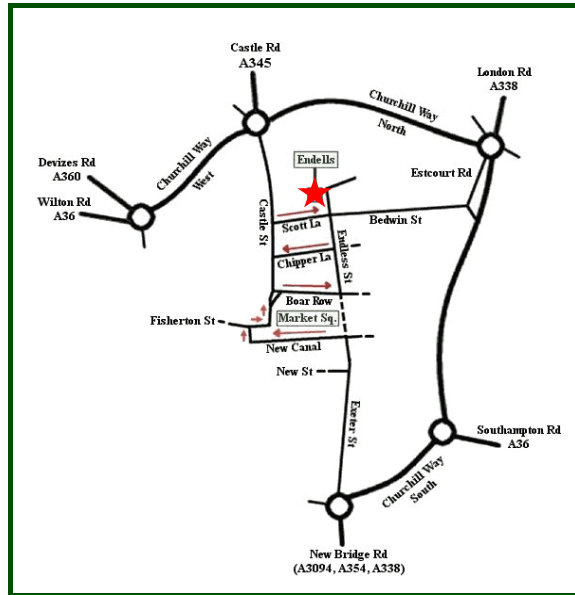

How to find Endell Veterinary Group:

xlvets
Excellence in Practice

March 2010